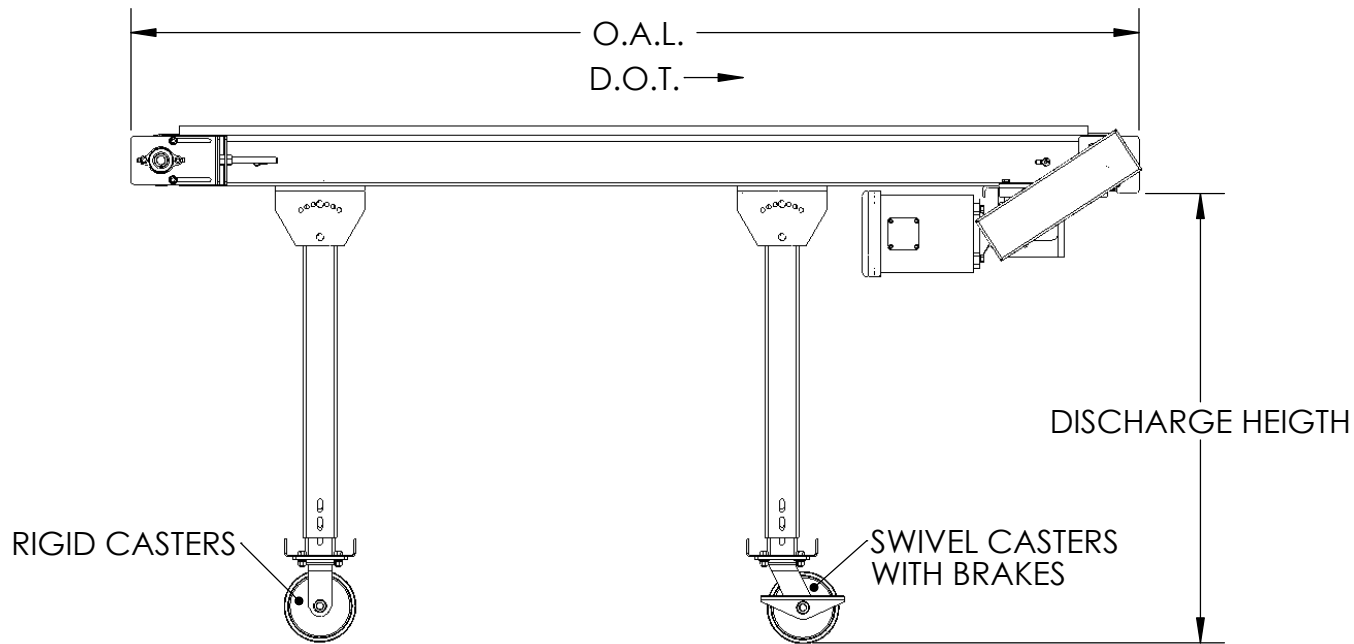

C-MOUNT STYLE HORIZONTAL CONVEYOR WITH ADJUSTABLE SUPPORTS

PLAN VIEW

ELEVATION VIEW

END VIEW

NOTE: SUPPORT CROSS BRACING NOT SHOWN