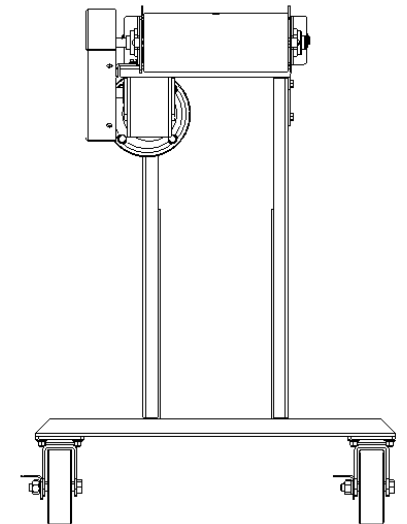

C-MOUNT STYLE HORIZONTAL CONVEYOR WITH ADJUSTABLE SUPPORTS

PLAN VIEW

ELEVATION VIEW

END VIEW

NOTE: SUPPORT CROSS BRACING NOT SHOWN