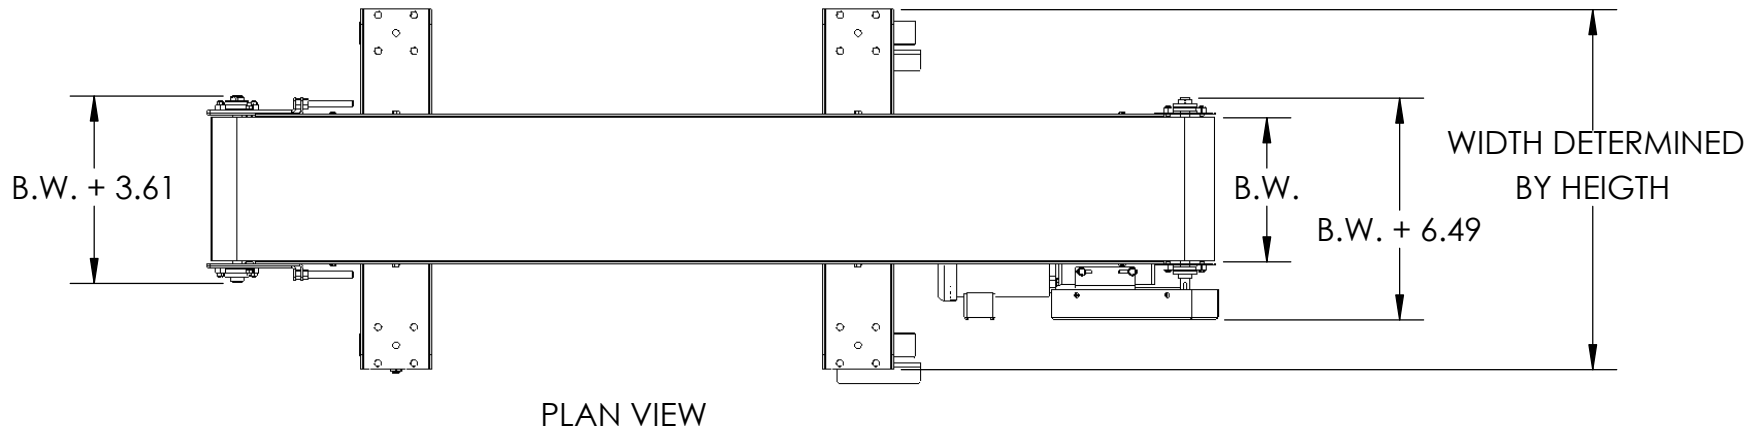

C-MOUNT STYLE HORIZONTAL CONVEYOR WITH ADJUSTABLE SUPPORTS

PLAN VIEW

ELEVATION VIEW

END VIEW

NOTE: SUPPORT CROSS BRACING NOT SHOWN