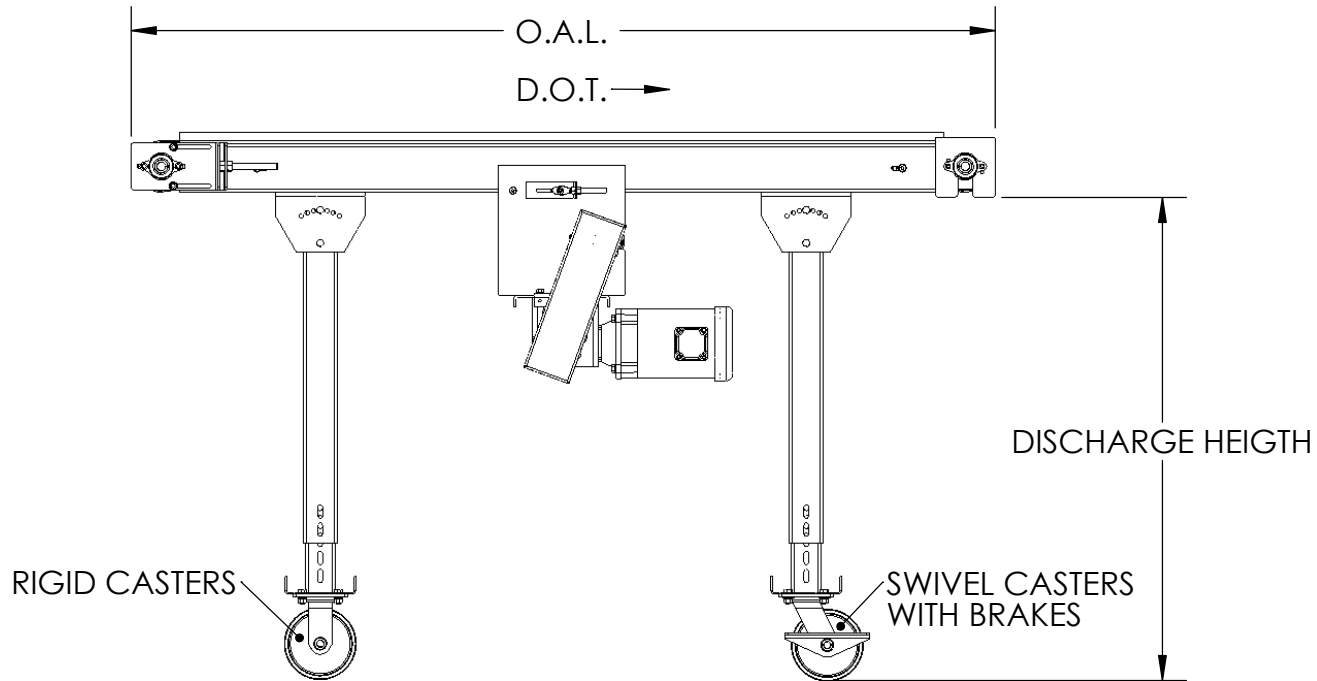

# K-MOUNT STYLE HORIZONTAL CONVEYOR WITH ADJUSTABLE SUPPORTS

PLAN VIEW

ELEVATION VIEW

END VIEW

NOTE: SUPPORT CROSS BRACING NOT SHOWN