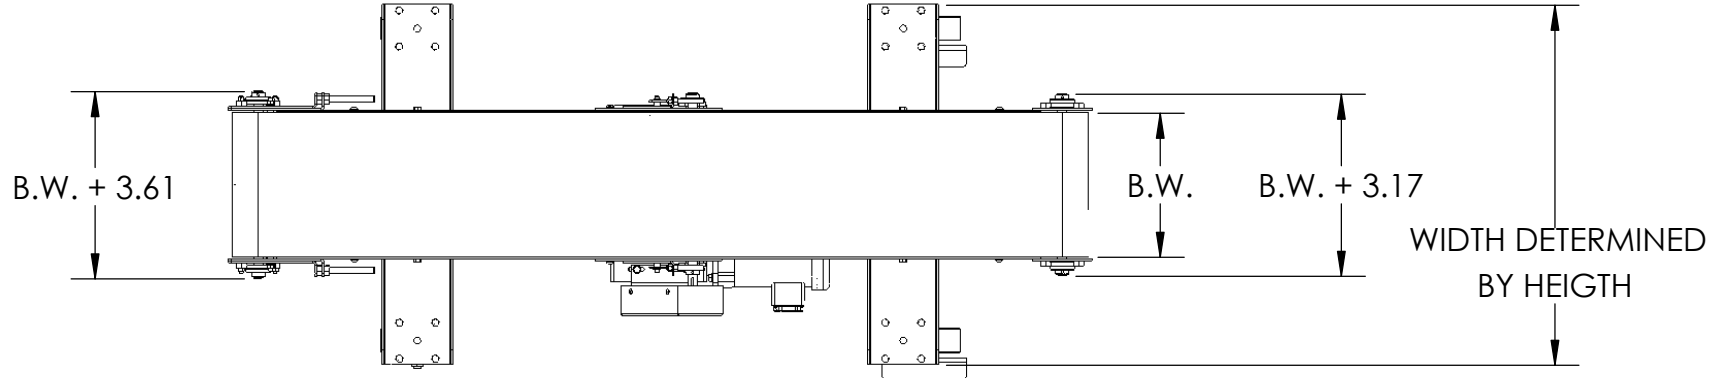

# K-MOUNT STYLE HORIZONTAL CONVEYOR WITH ADJUSTABLE SUPPORTS

PLAN VIEW

ELEVATION VIEW

END VIEW

NOTE: SUPPORT CROSS BRACING NOT SHOWN