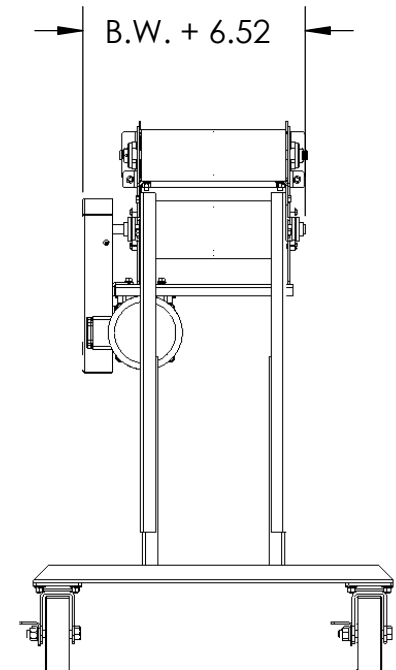

# K-MOUNT STYLE HORIZONTAL CONVEYOR WITH ADJUSTABLE SUPPORTS

PLAN VIEW

ELEVATION VIEW

END VIEW

NOTE: SUPPORT CROSS BRACING NOT SHOWN