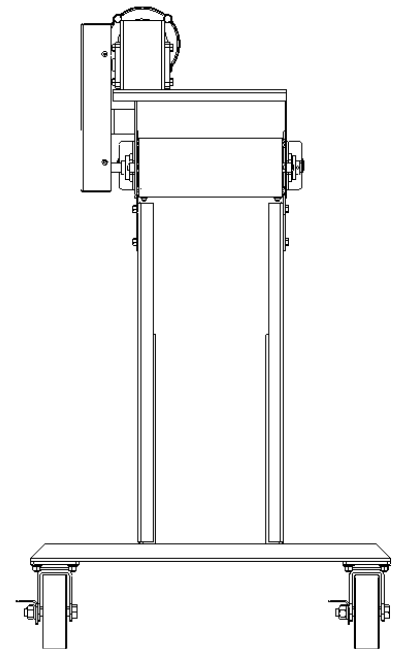

A-MOUNT STYLE HORIZONTAL CONVEYOR WITH ADJUSTABLE SUPPORTS

PLAN VIEW

ELEVATION VIEW

END VIEW

NOTE: SUPPORT CROSS BRACING NOT SHOWN