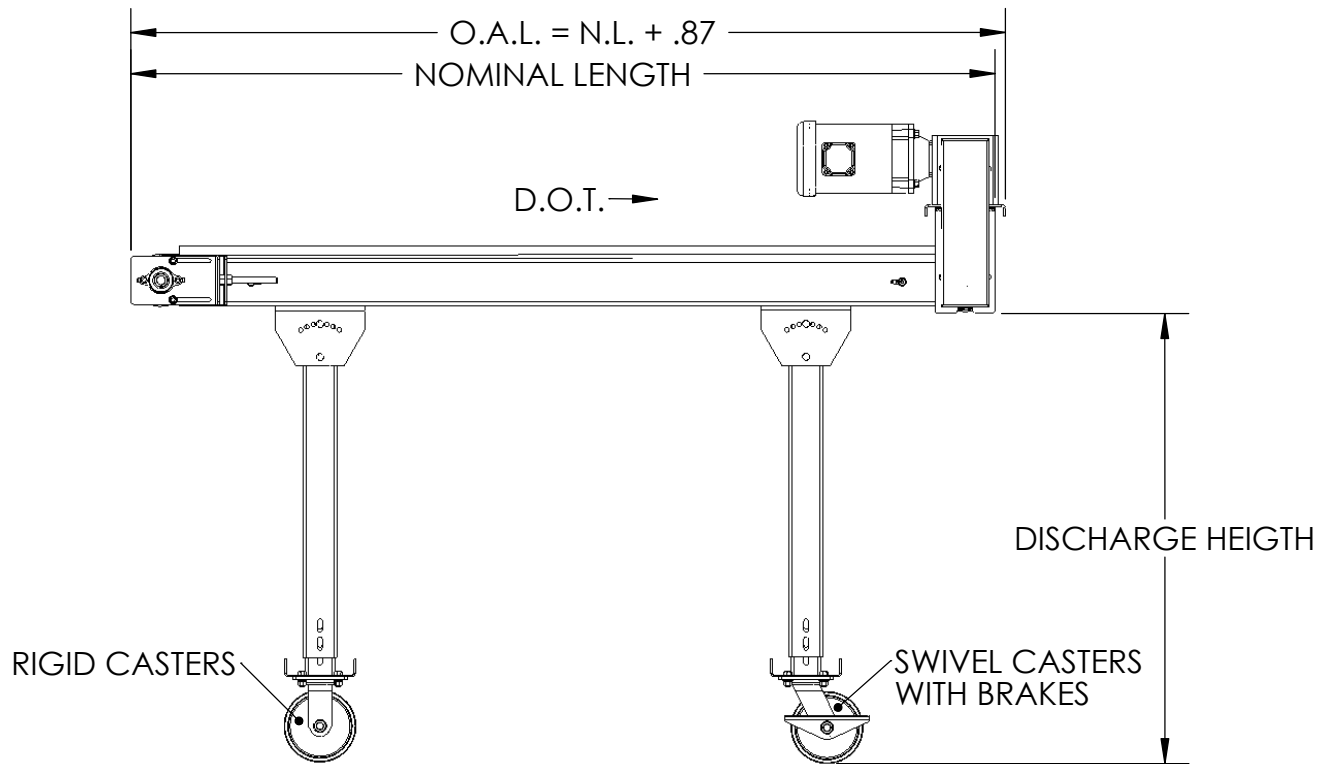

A-MOUNT STYLE HORIZONTAL CONVEYOR WITH ADJUSTABLE SUPPORTS

PLAN VIEW

ELEVATION VIEW

END VIEW

NOTE: SUPPORT CROSS BRACING NOT SHOWN